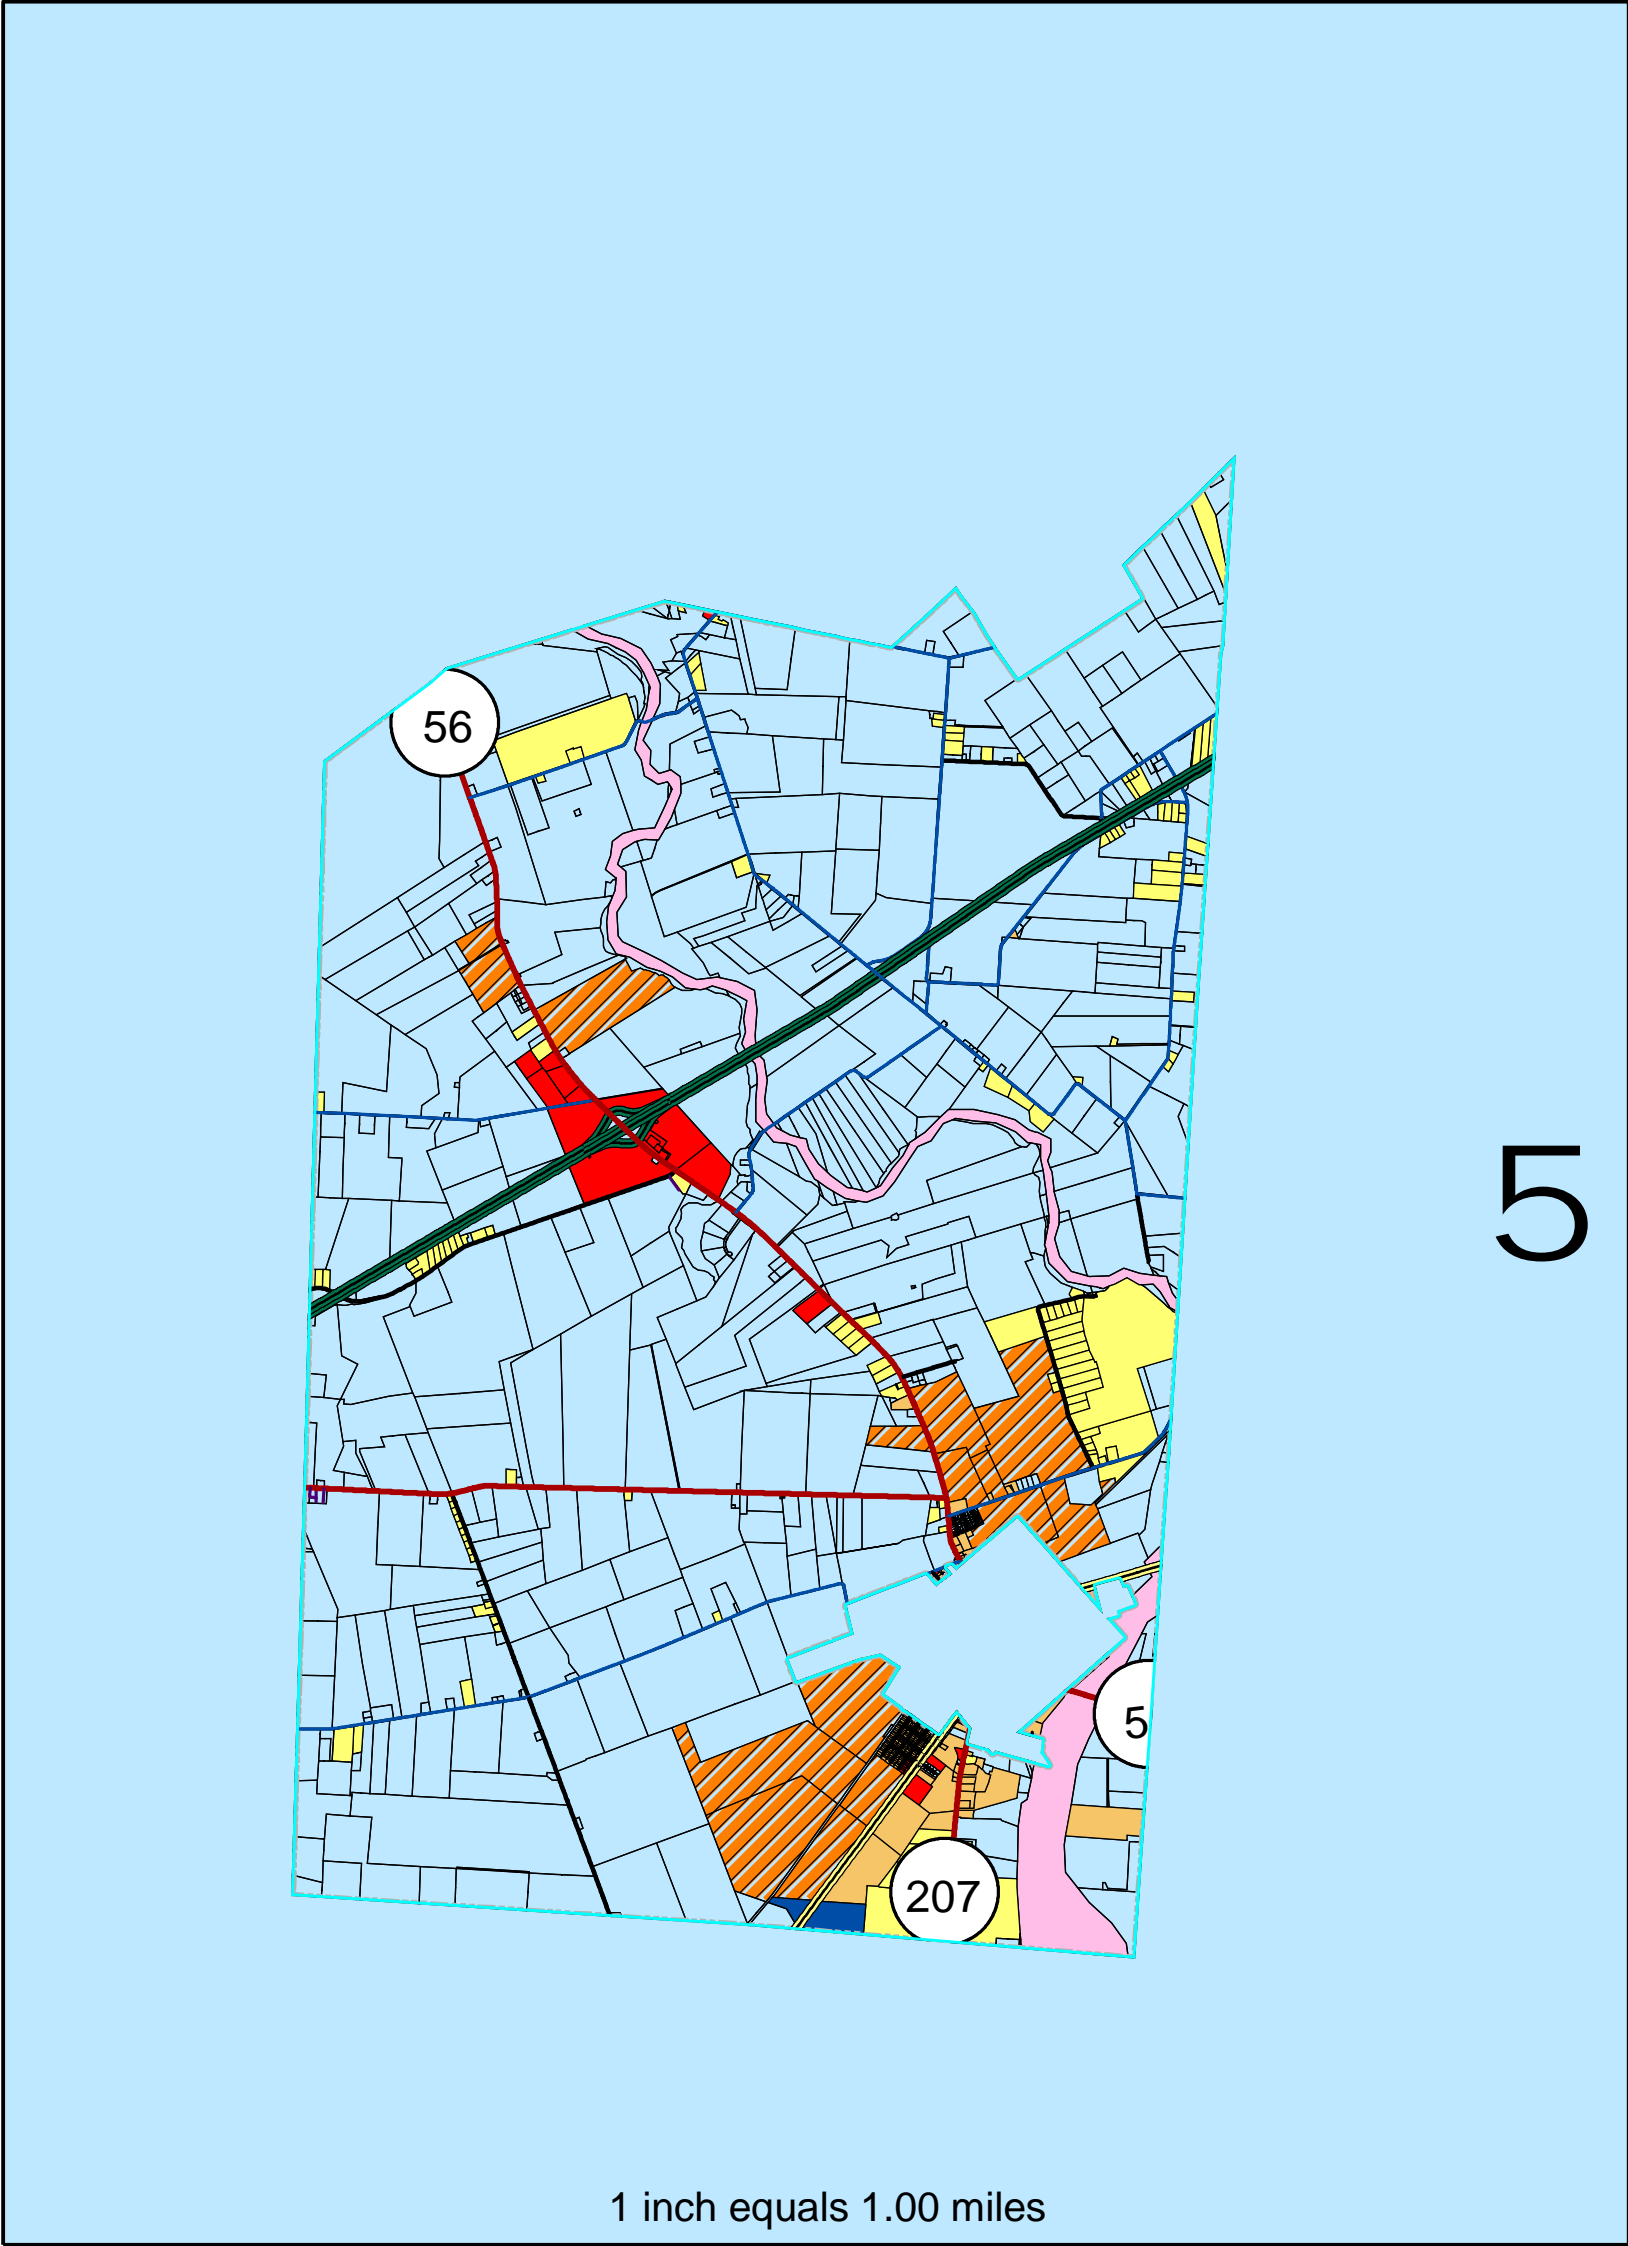

Madison County, Ohio 2005 Comprehensive Plan Pleasant Township Comprehensive Plan

Legend	
Streets	Code
No Data	A1
Alley	C2
County	CONSERVATION
Interstate	M1
Municipal	M2
Private	MIX
State	MUNI
Township	NBS
US	PRD
	PUBLIC
	R1
	R2
	ROW

Madison County GIS

5