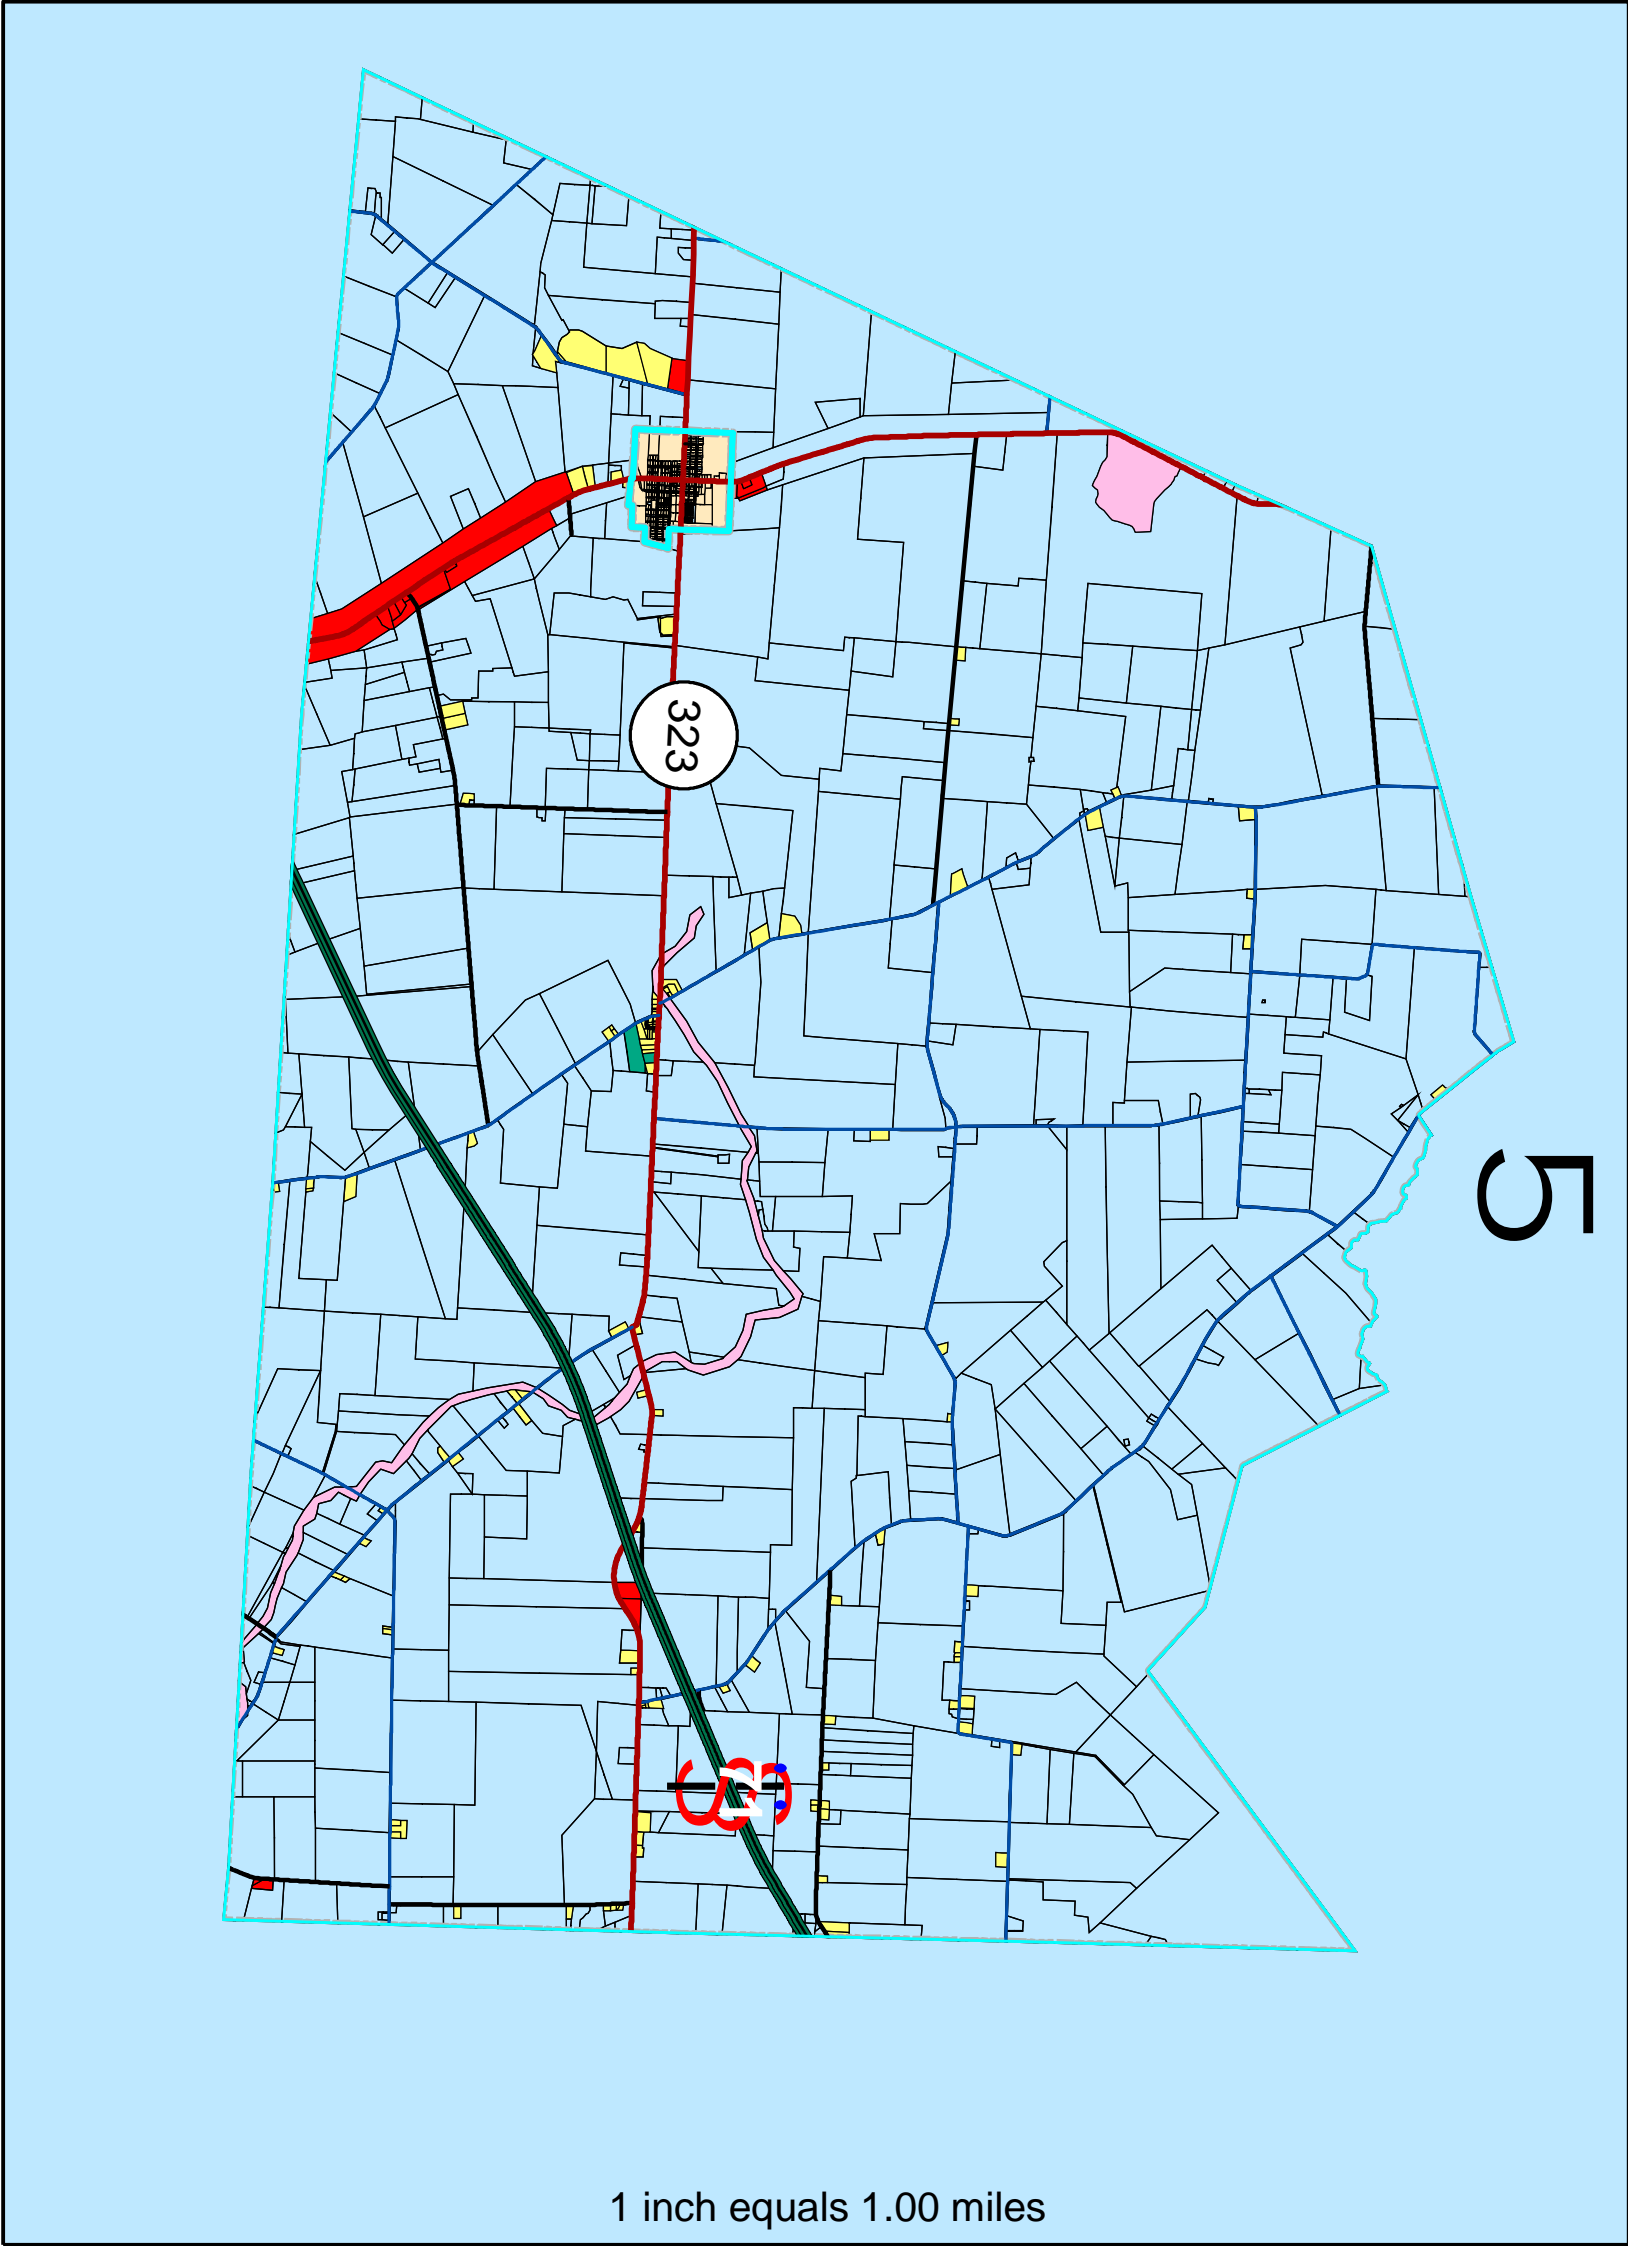

# Madison County, Ohio 2005 Comprehensive Plan Range Township Comprehensive Plan

Legend	
Streets	Code
— No Data	A1
— Alley	C2
— County	CONSERVATION
— Interstate	M1
— Municipal	M2
— Private	MIX
— State	MUNI
— Township	NBS
— US	PRD
	PUBLIC
	R1
	R2
	ROW

Madison County GIS