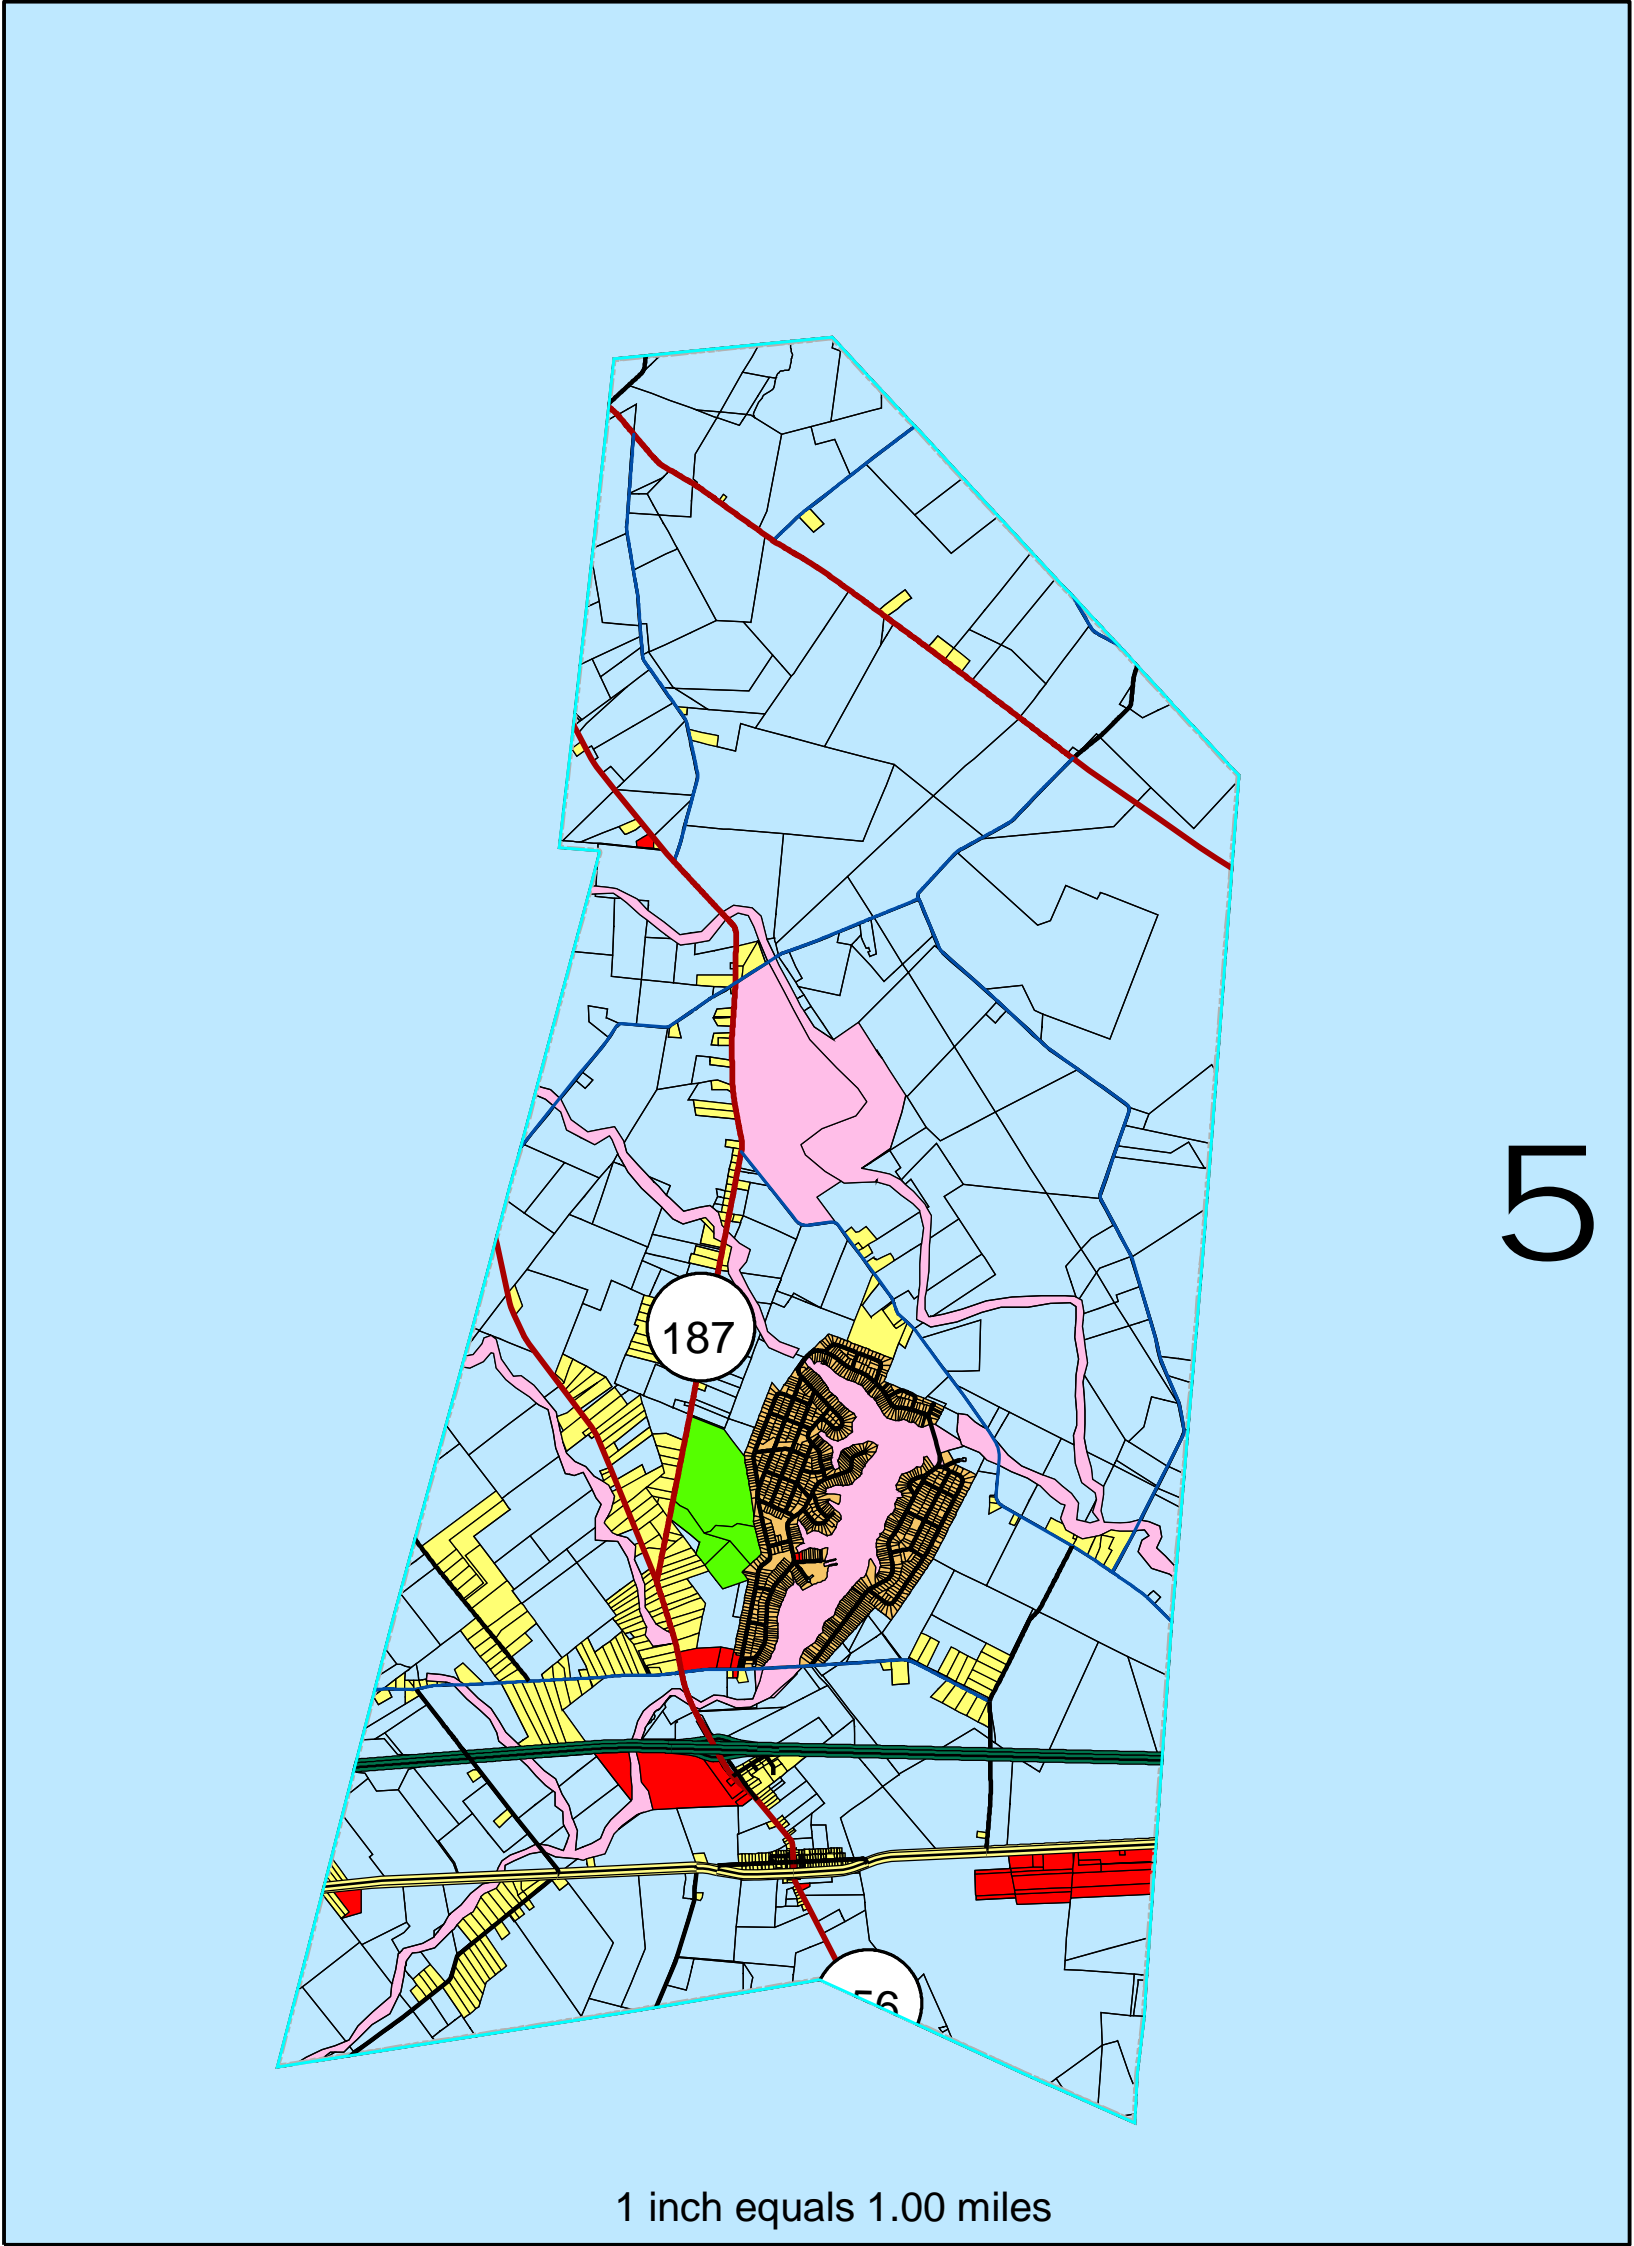

Madison County, Ohio 2005 Comprehensive Plan
Somerford Township Comprehensive Plan

Legend	
Streets	Code
— No Data	A1
— Alley	C2
— County	CONSERVATION
— Interstate	M1
— Municipal	M2
— Private	MIX
— State	MUNI
— Township	NBS
— US	PRD
	PUBLIC
	R1
	R2
	ROW

Madison County GIS

5