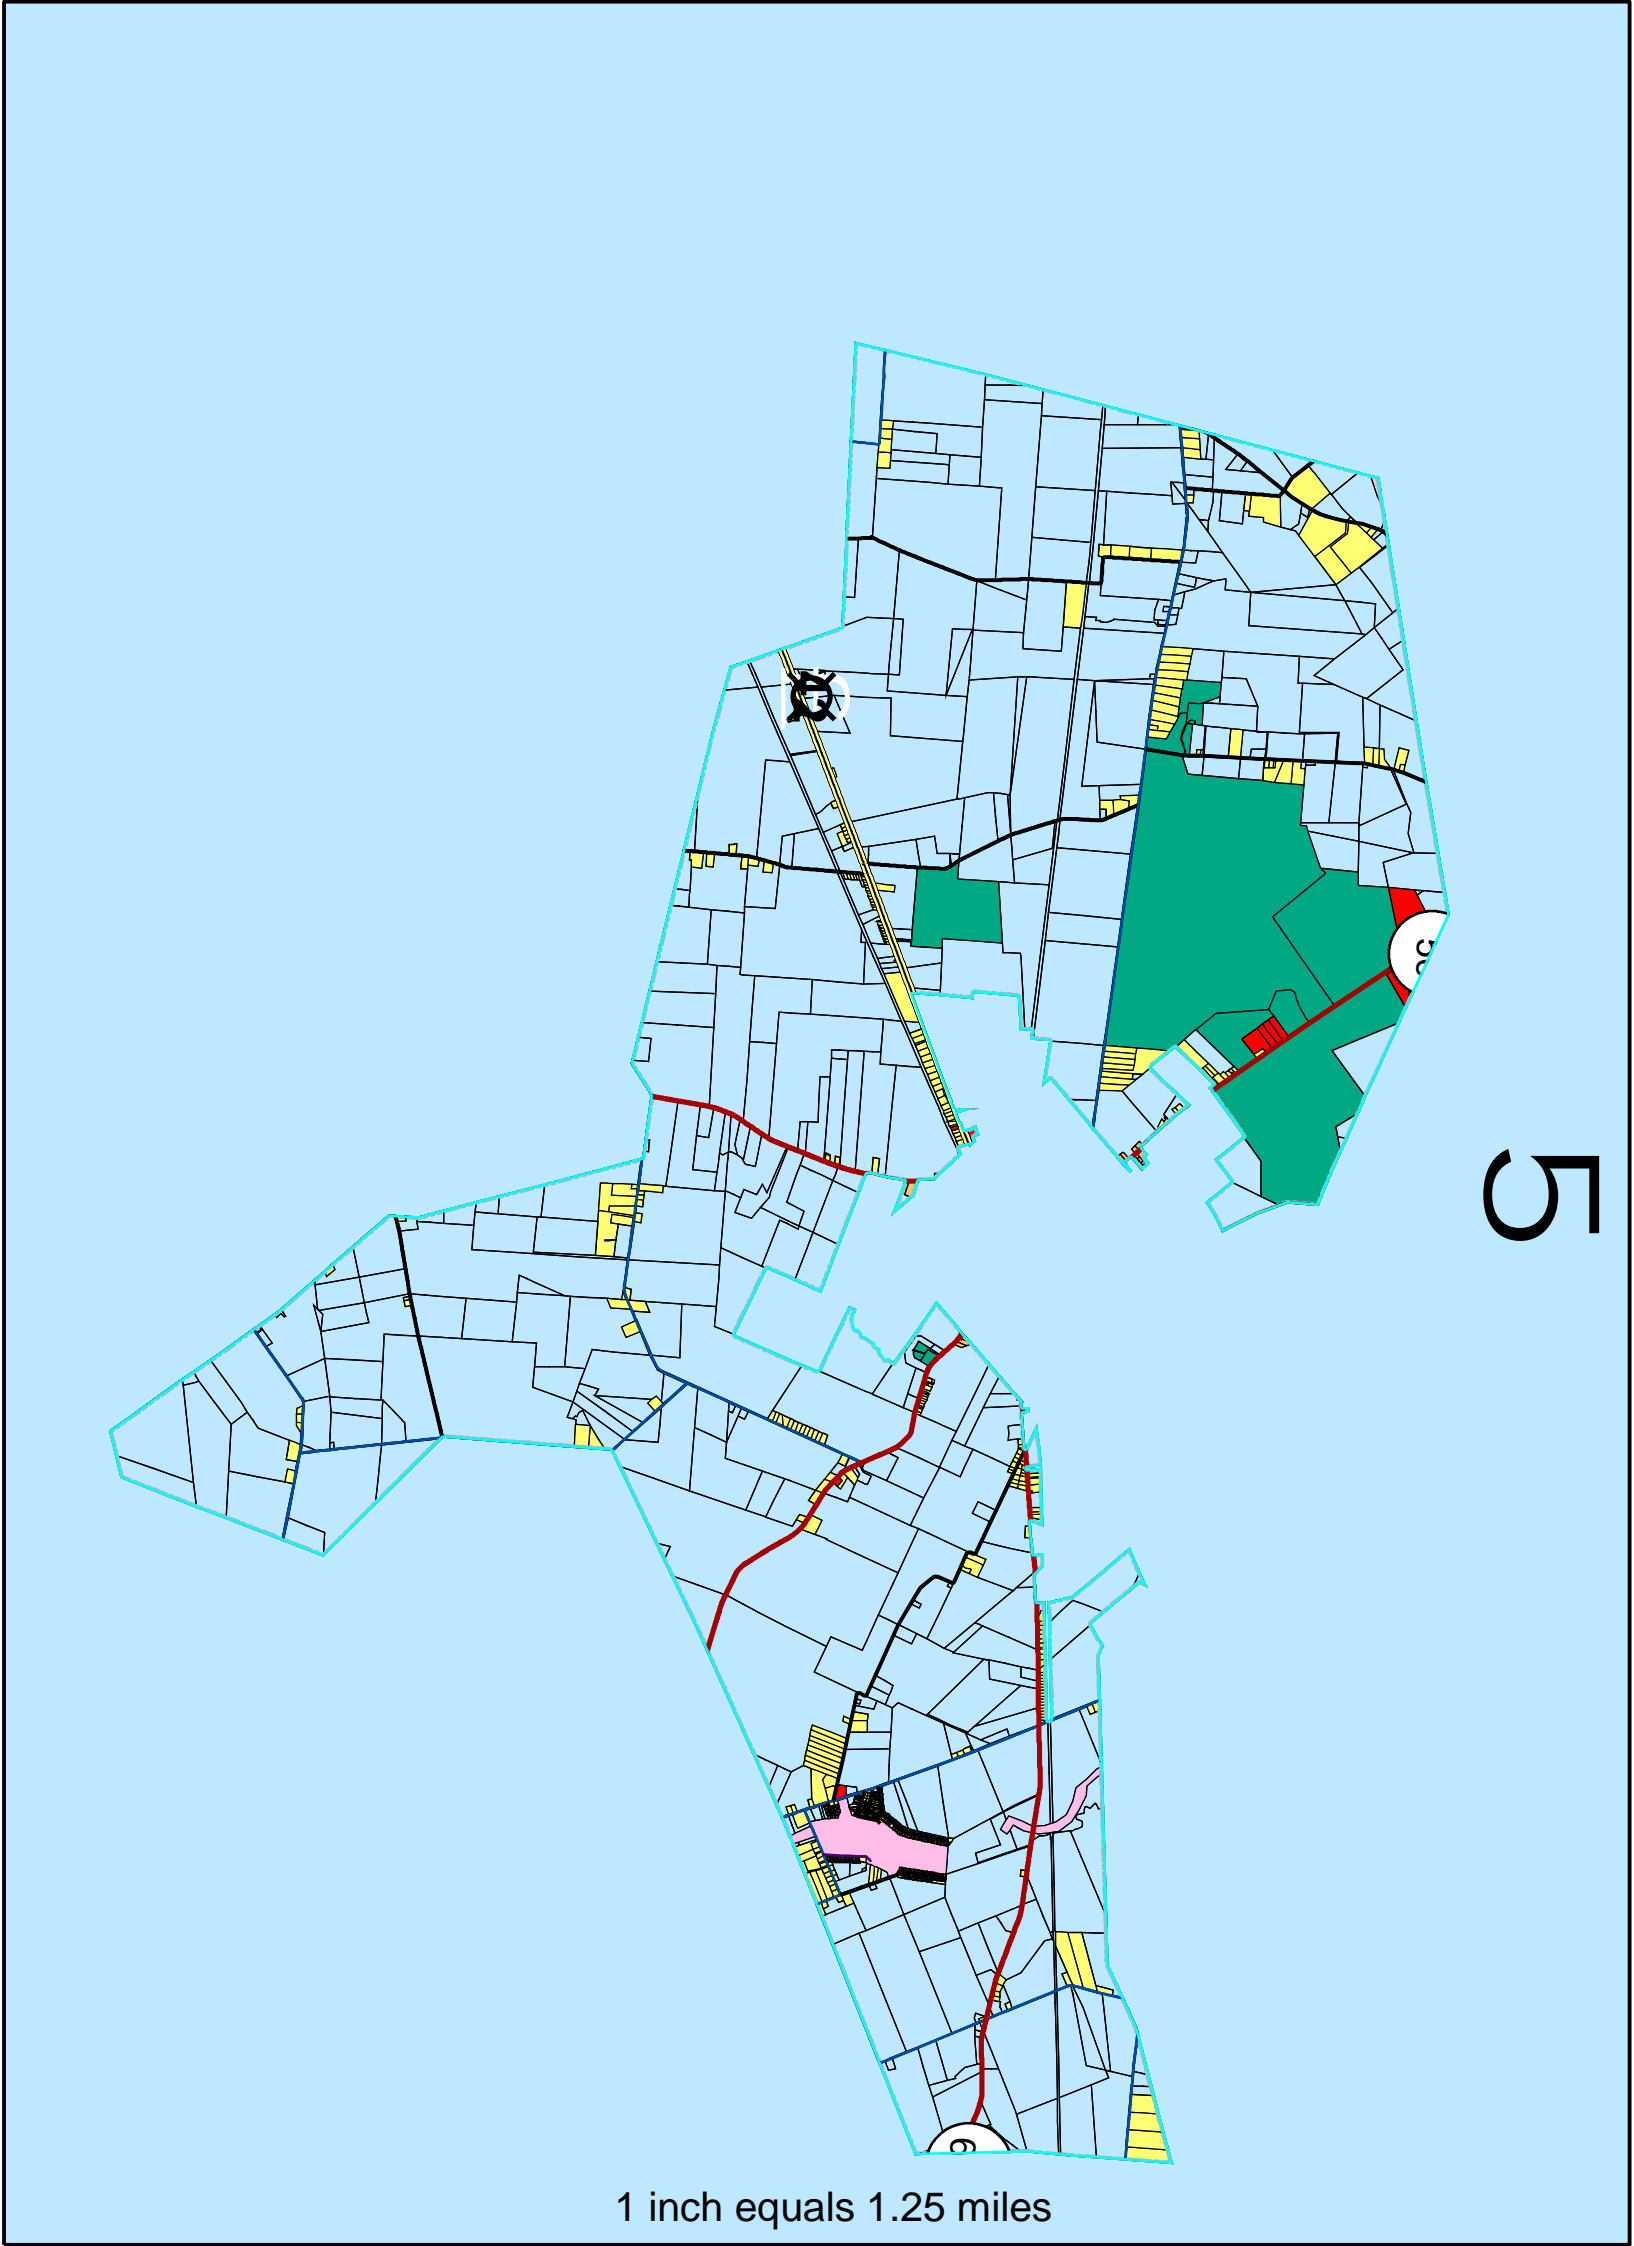

Madison County, Ohio 2005 Comprehensive Plan Union Township Comprehensive Plan

5

Legend	
Streets	Code
— No Data	A1
— Alley	C2
— County	CONSERVATION
— Interstate	M1
— Municipal	M2
— Private	MIX
— State	MUNI
— Township	NBS
— US	PRD
	PUBLIC
	R1
	R2
	ROW

Madison County GIS